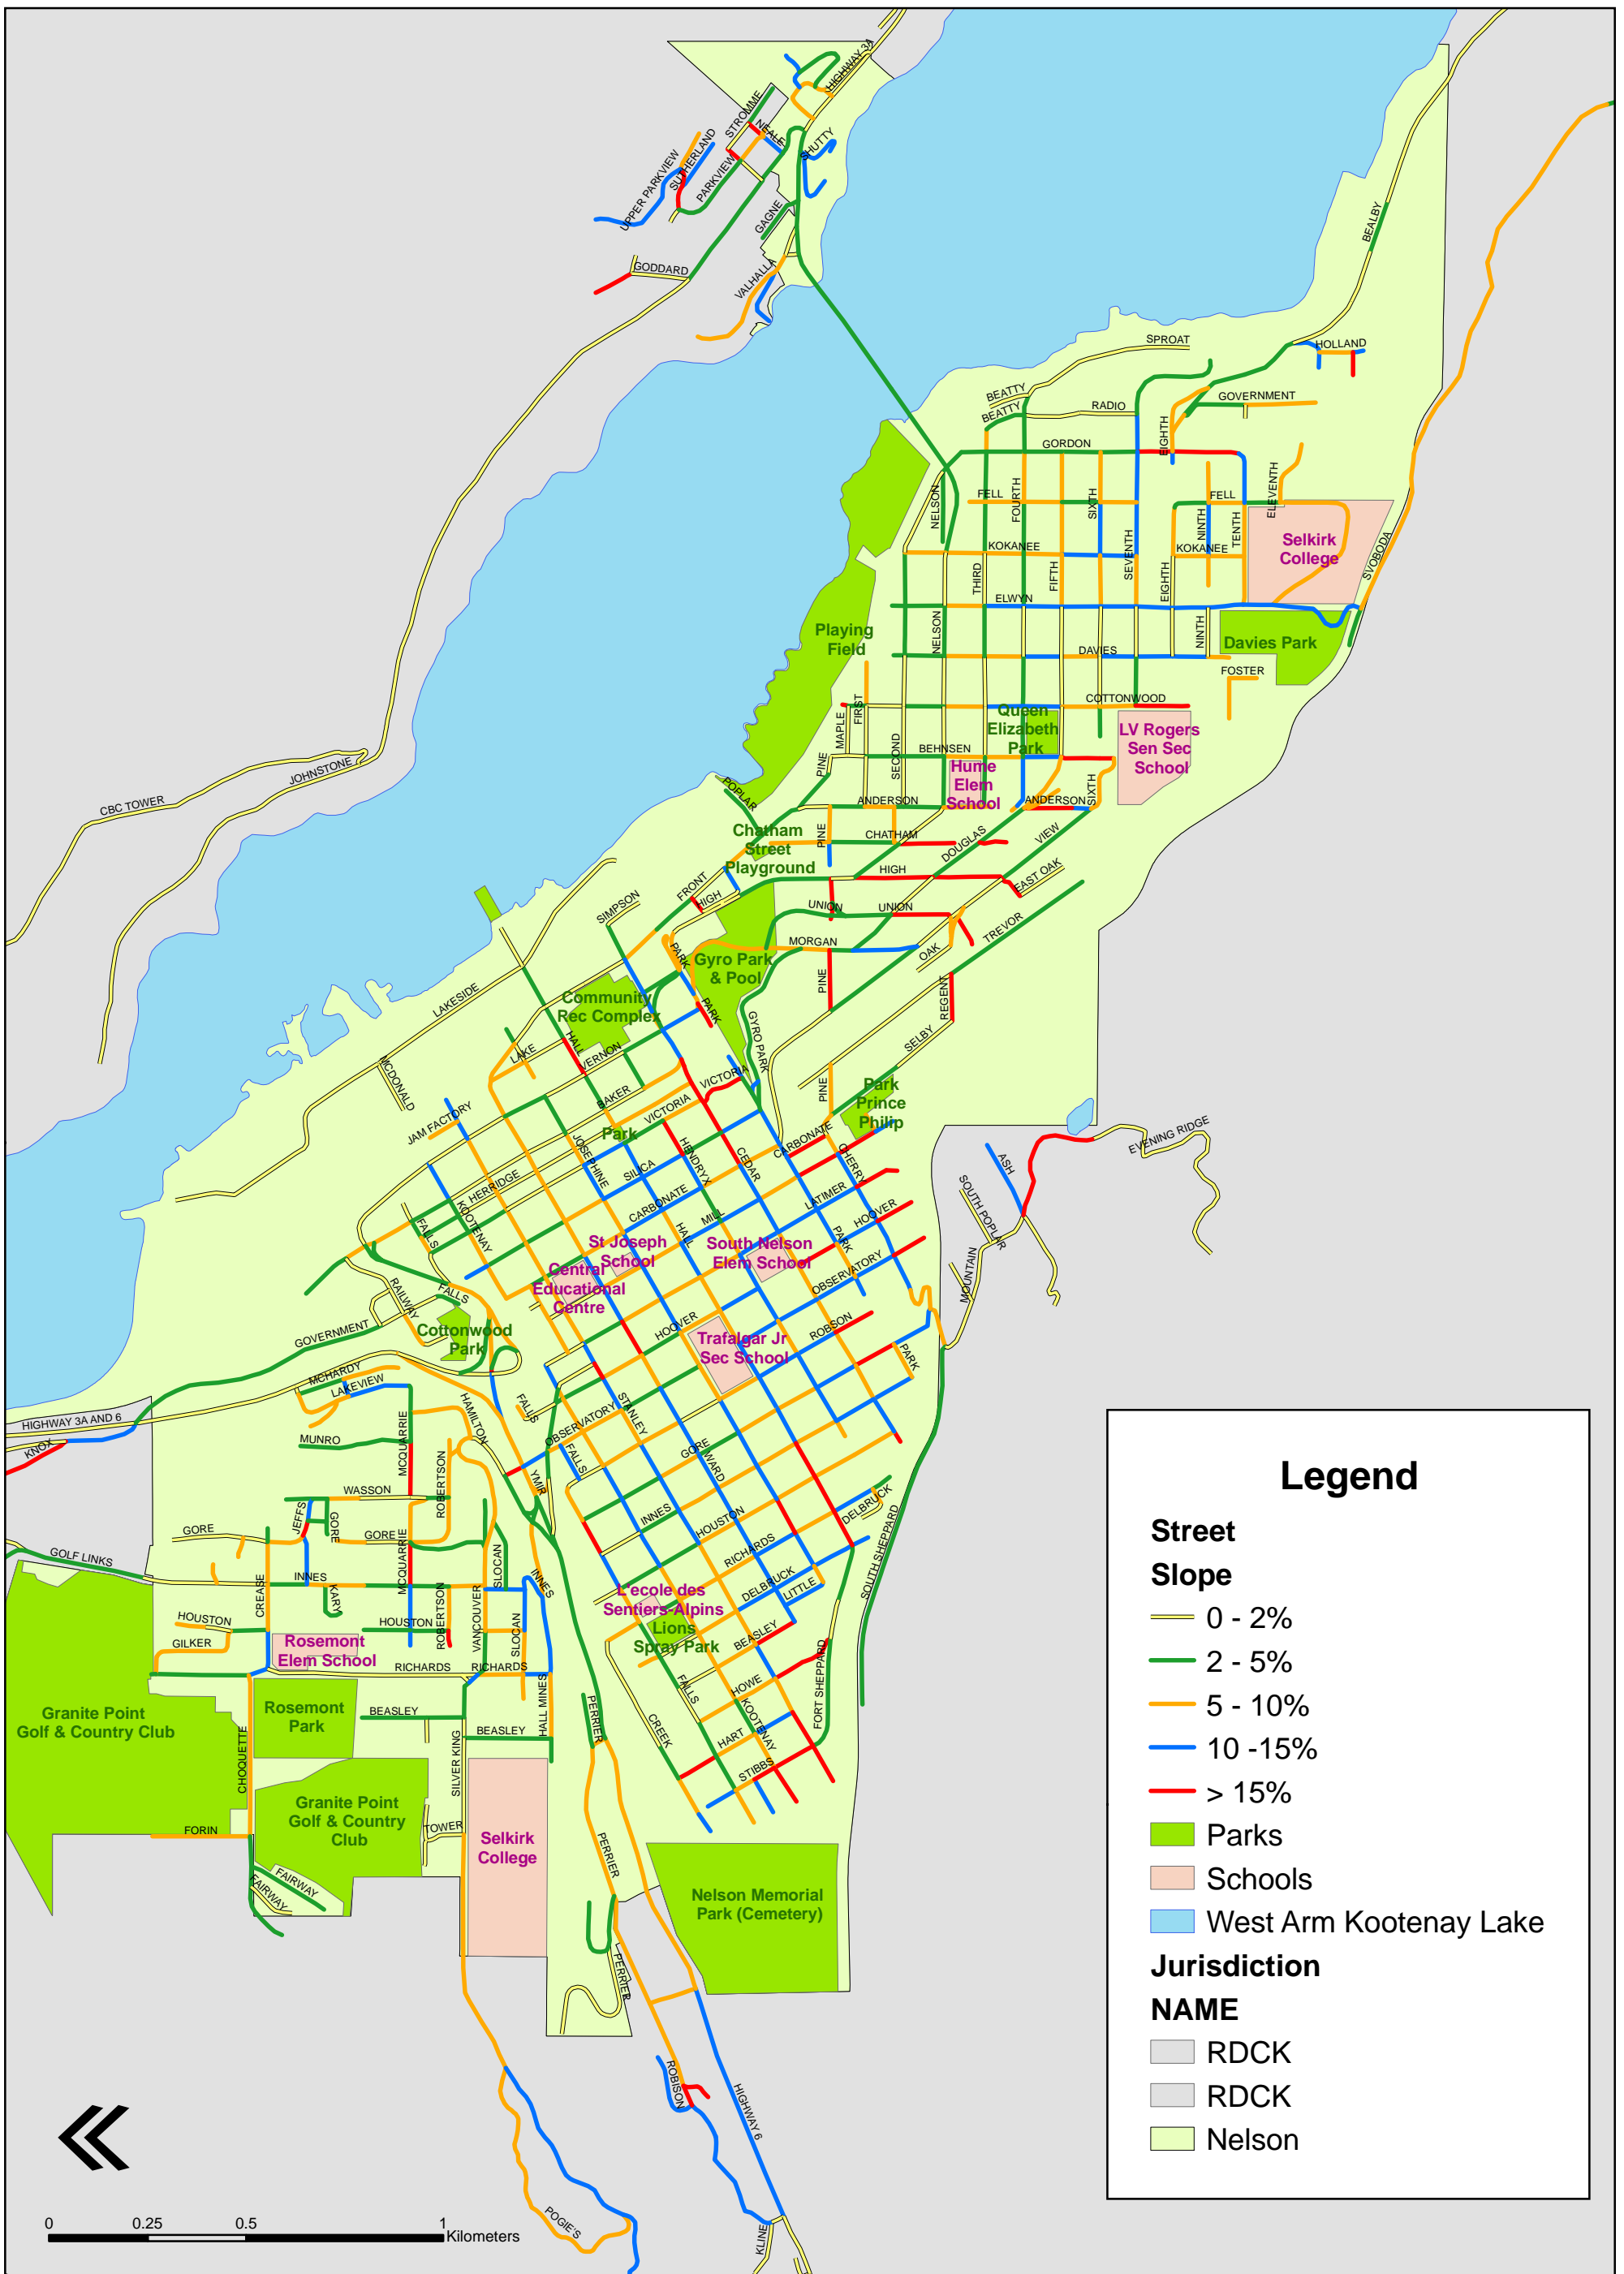

CITY OF NELSON

Street Grades

Legend

Street Slope

- 0 - 2%
- 2 - 5%
- 5 - 10%
- 10 - 15%
- > 15%

Parks

Schools

West Arm Kootenay Lake

Jurisdiction

NAME

- RDCK
- RDCK
- Nelson