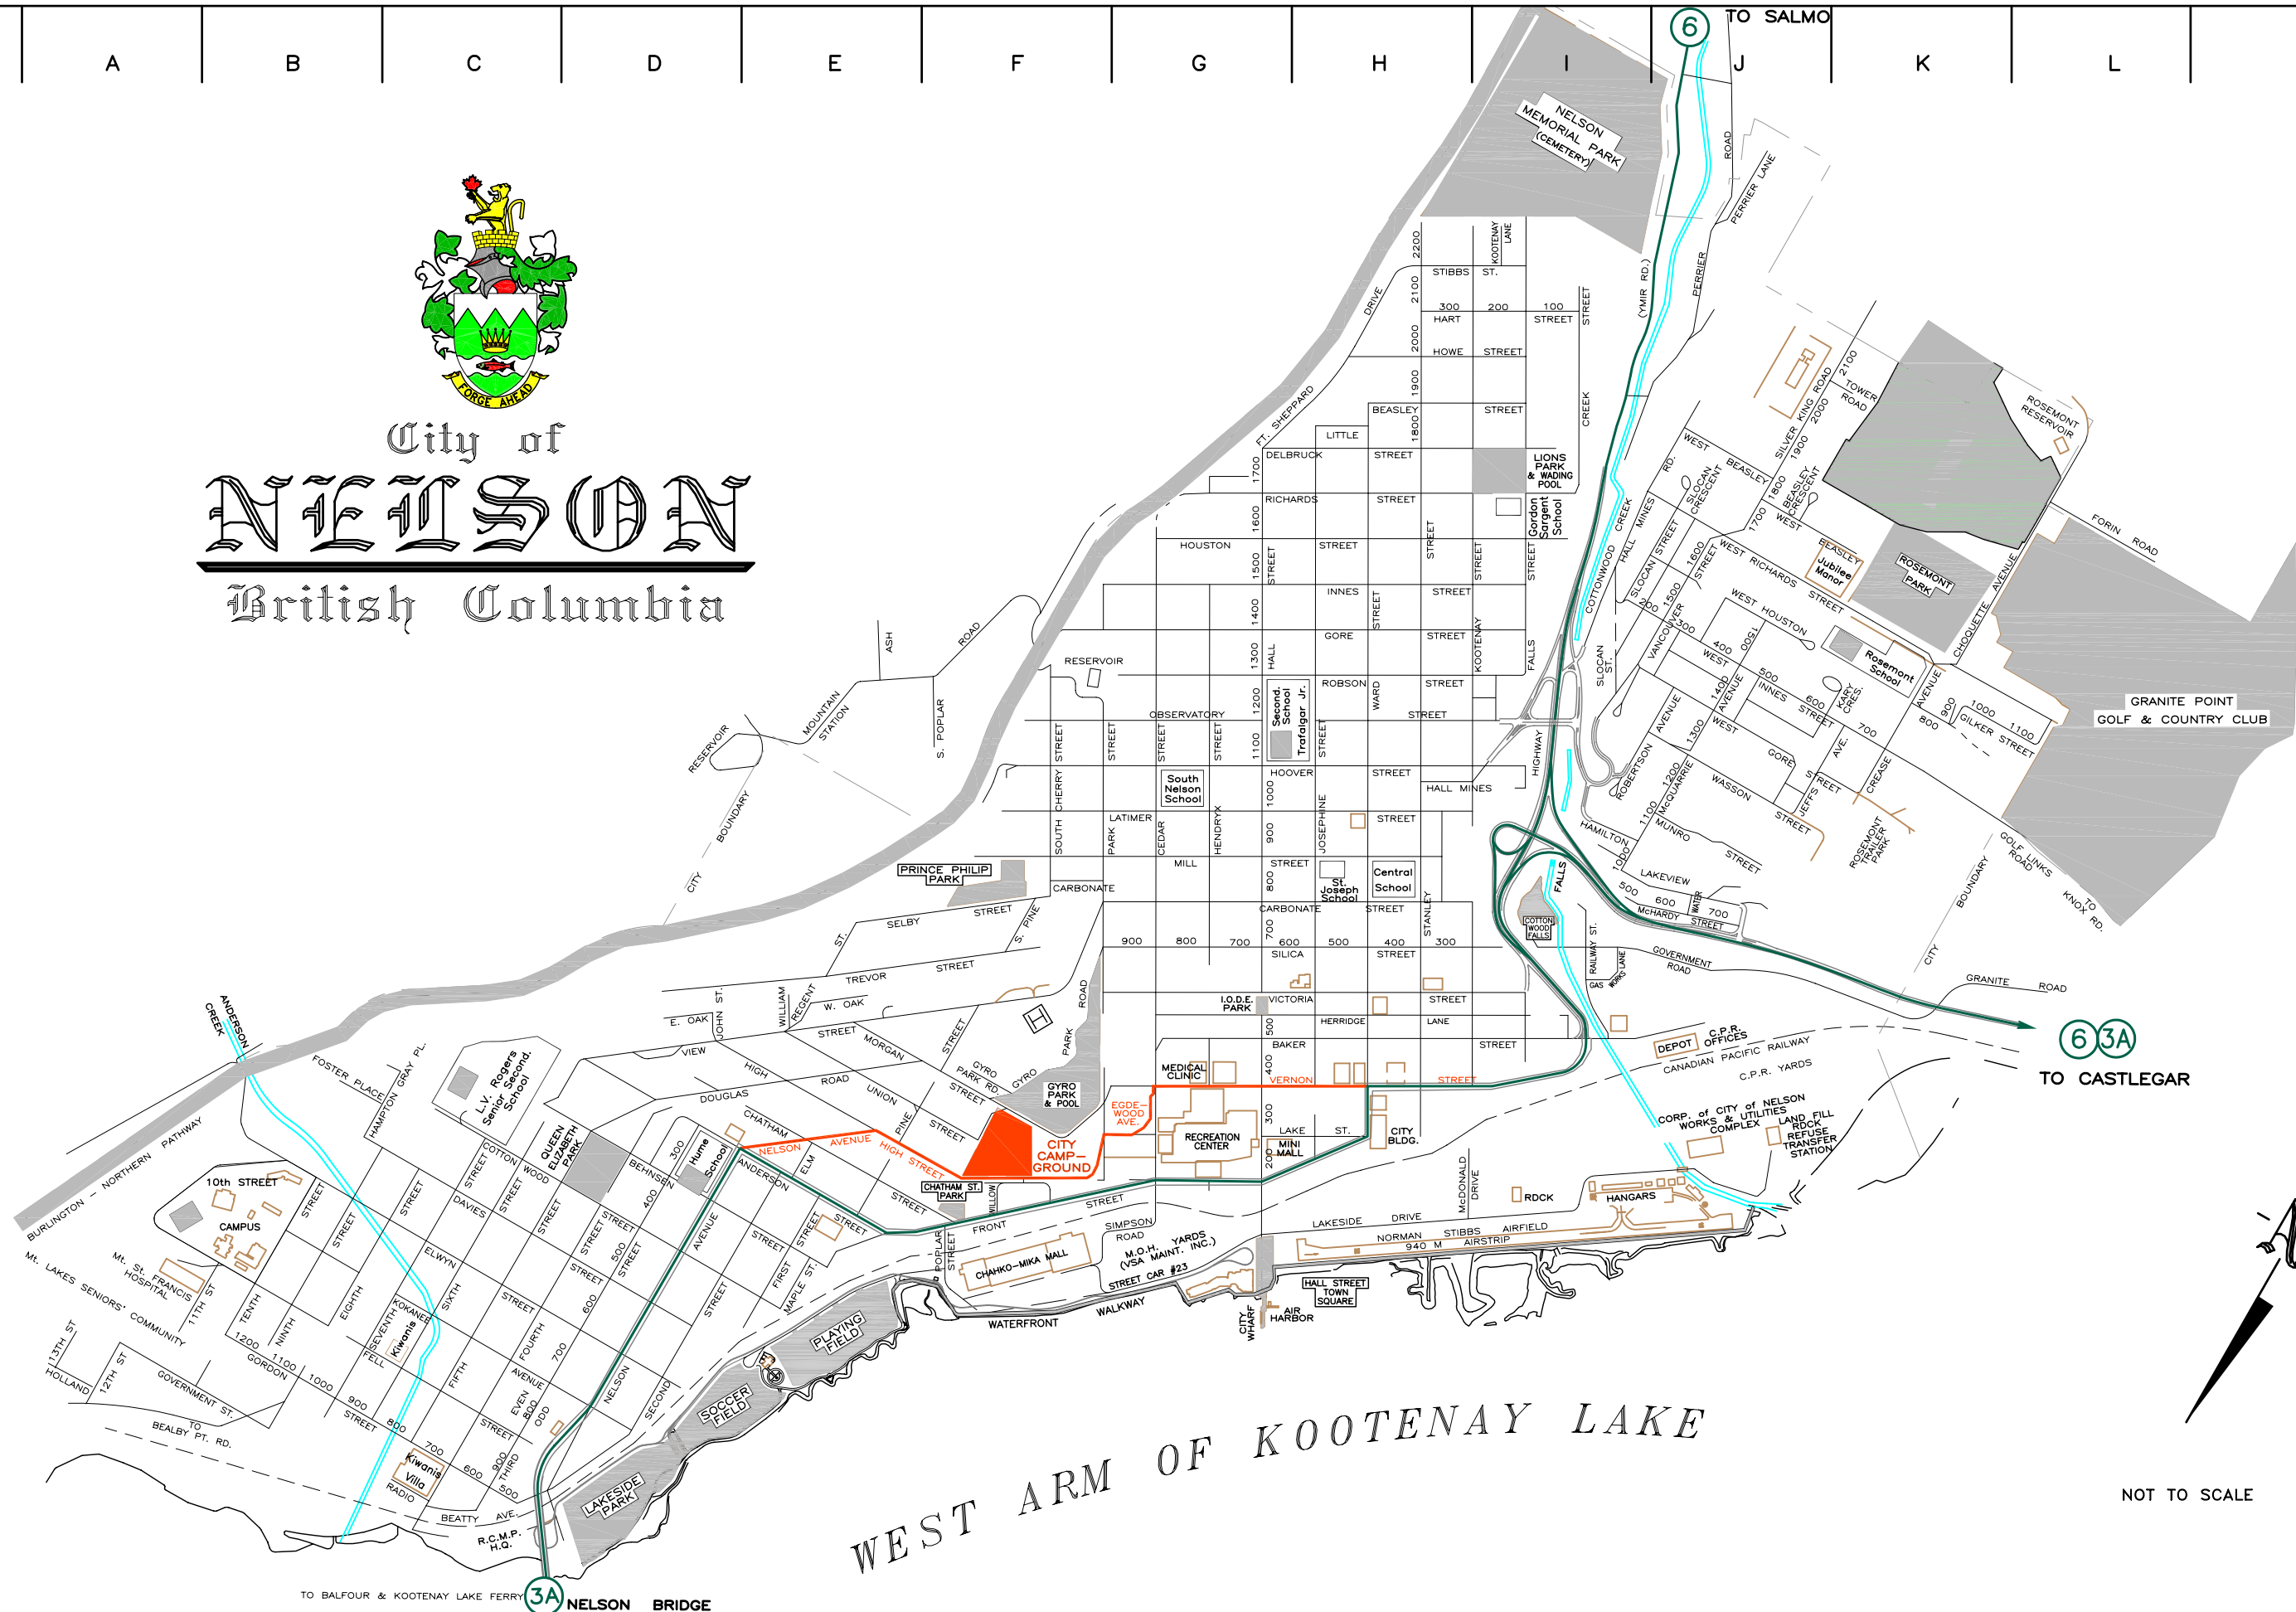

City of NELSON British Columbia

NOT TO SCALE

TO BALFOUR & KOOTENAY LAKE FERRY 3A NELSON BRIDGE

6 3A TO CASTLEGAR

WEST ARM OF KOOTENAY LAKE